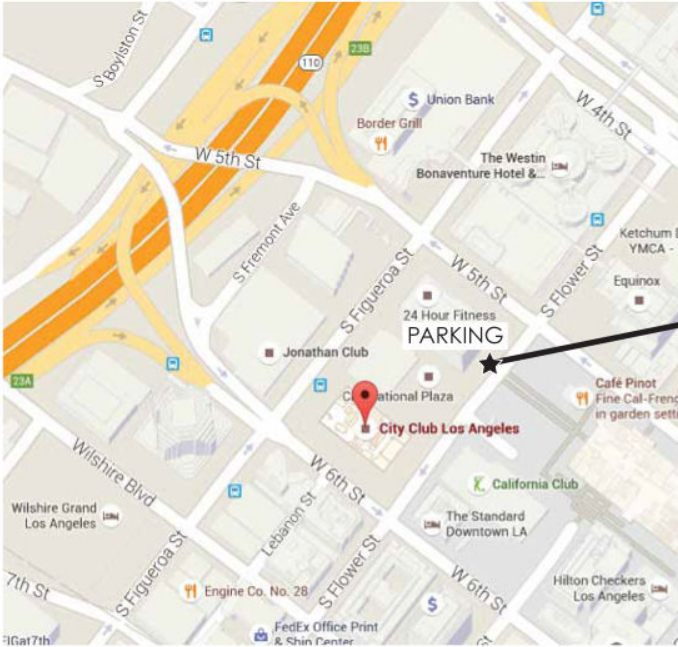

HOW TO GET TO CITY CLUB LOS ANGELES

555 S Flower St Los Angeles, CA 90071

- Enter at the first **GOLD** post for City National Plaza underground parking
- Valet park & walk down the **555 corridor** - bring the small white ticket for validation
- Take **escalators** up to the PLAZA level
- Inform security desk that you are visiting City Club Los Angeles
- Take elevators to the **51st Floor**

**ONLY IF THE FLOWER
ENTRANCE IS CLOSED**

**ENTER THE FOLLOWING
ADDRESS IN GPS TO
GET YOU TO VALET:**

**515 S. FLOWER
LOS ANGELES 90071**